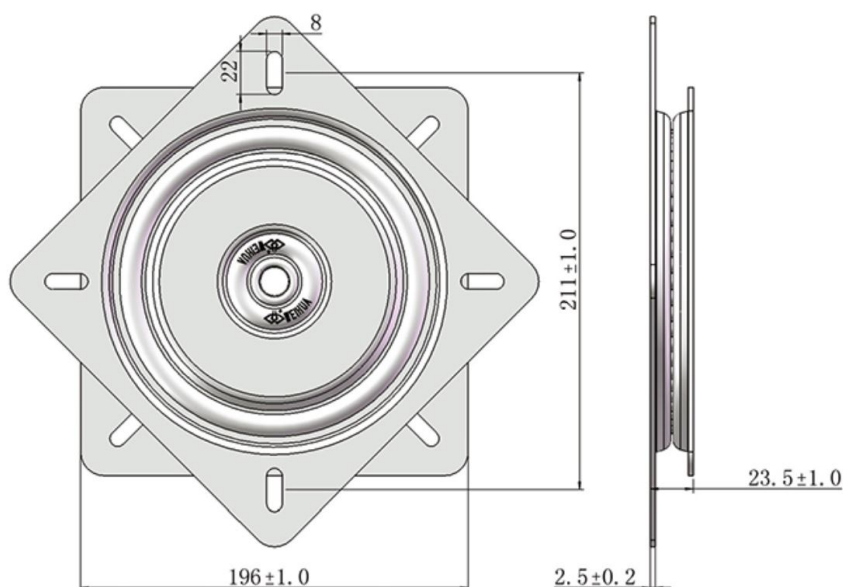

PRODUCT SHEET

Description:

Swivel Plate 360DG-FB Free, 200x200mm, Black ZP, Load Cap. 200KG, Full Balls

Item number:

06.04.014-0

Units	Box	Carton	HS Code	Barcode
Pcs.			8302420090	 5704866506755

SISO A/S

Mileparken 11
DK-2740 Skovlunde
Denmark
VAT: DK 24786013

Phone +45 45 830 900

www.siso.dk
siso@siso.dk

Danske Bank
Nytorv Branch
Copenhagen
SWIFT: DABADKKK

Account no.
4180 3112 112936
IBAN Account
DK7230003112112936